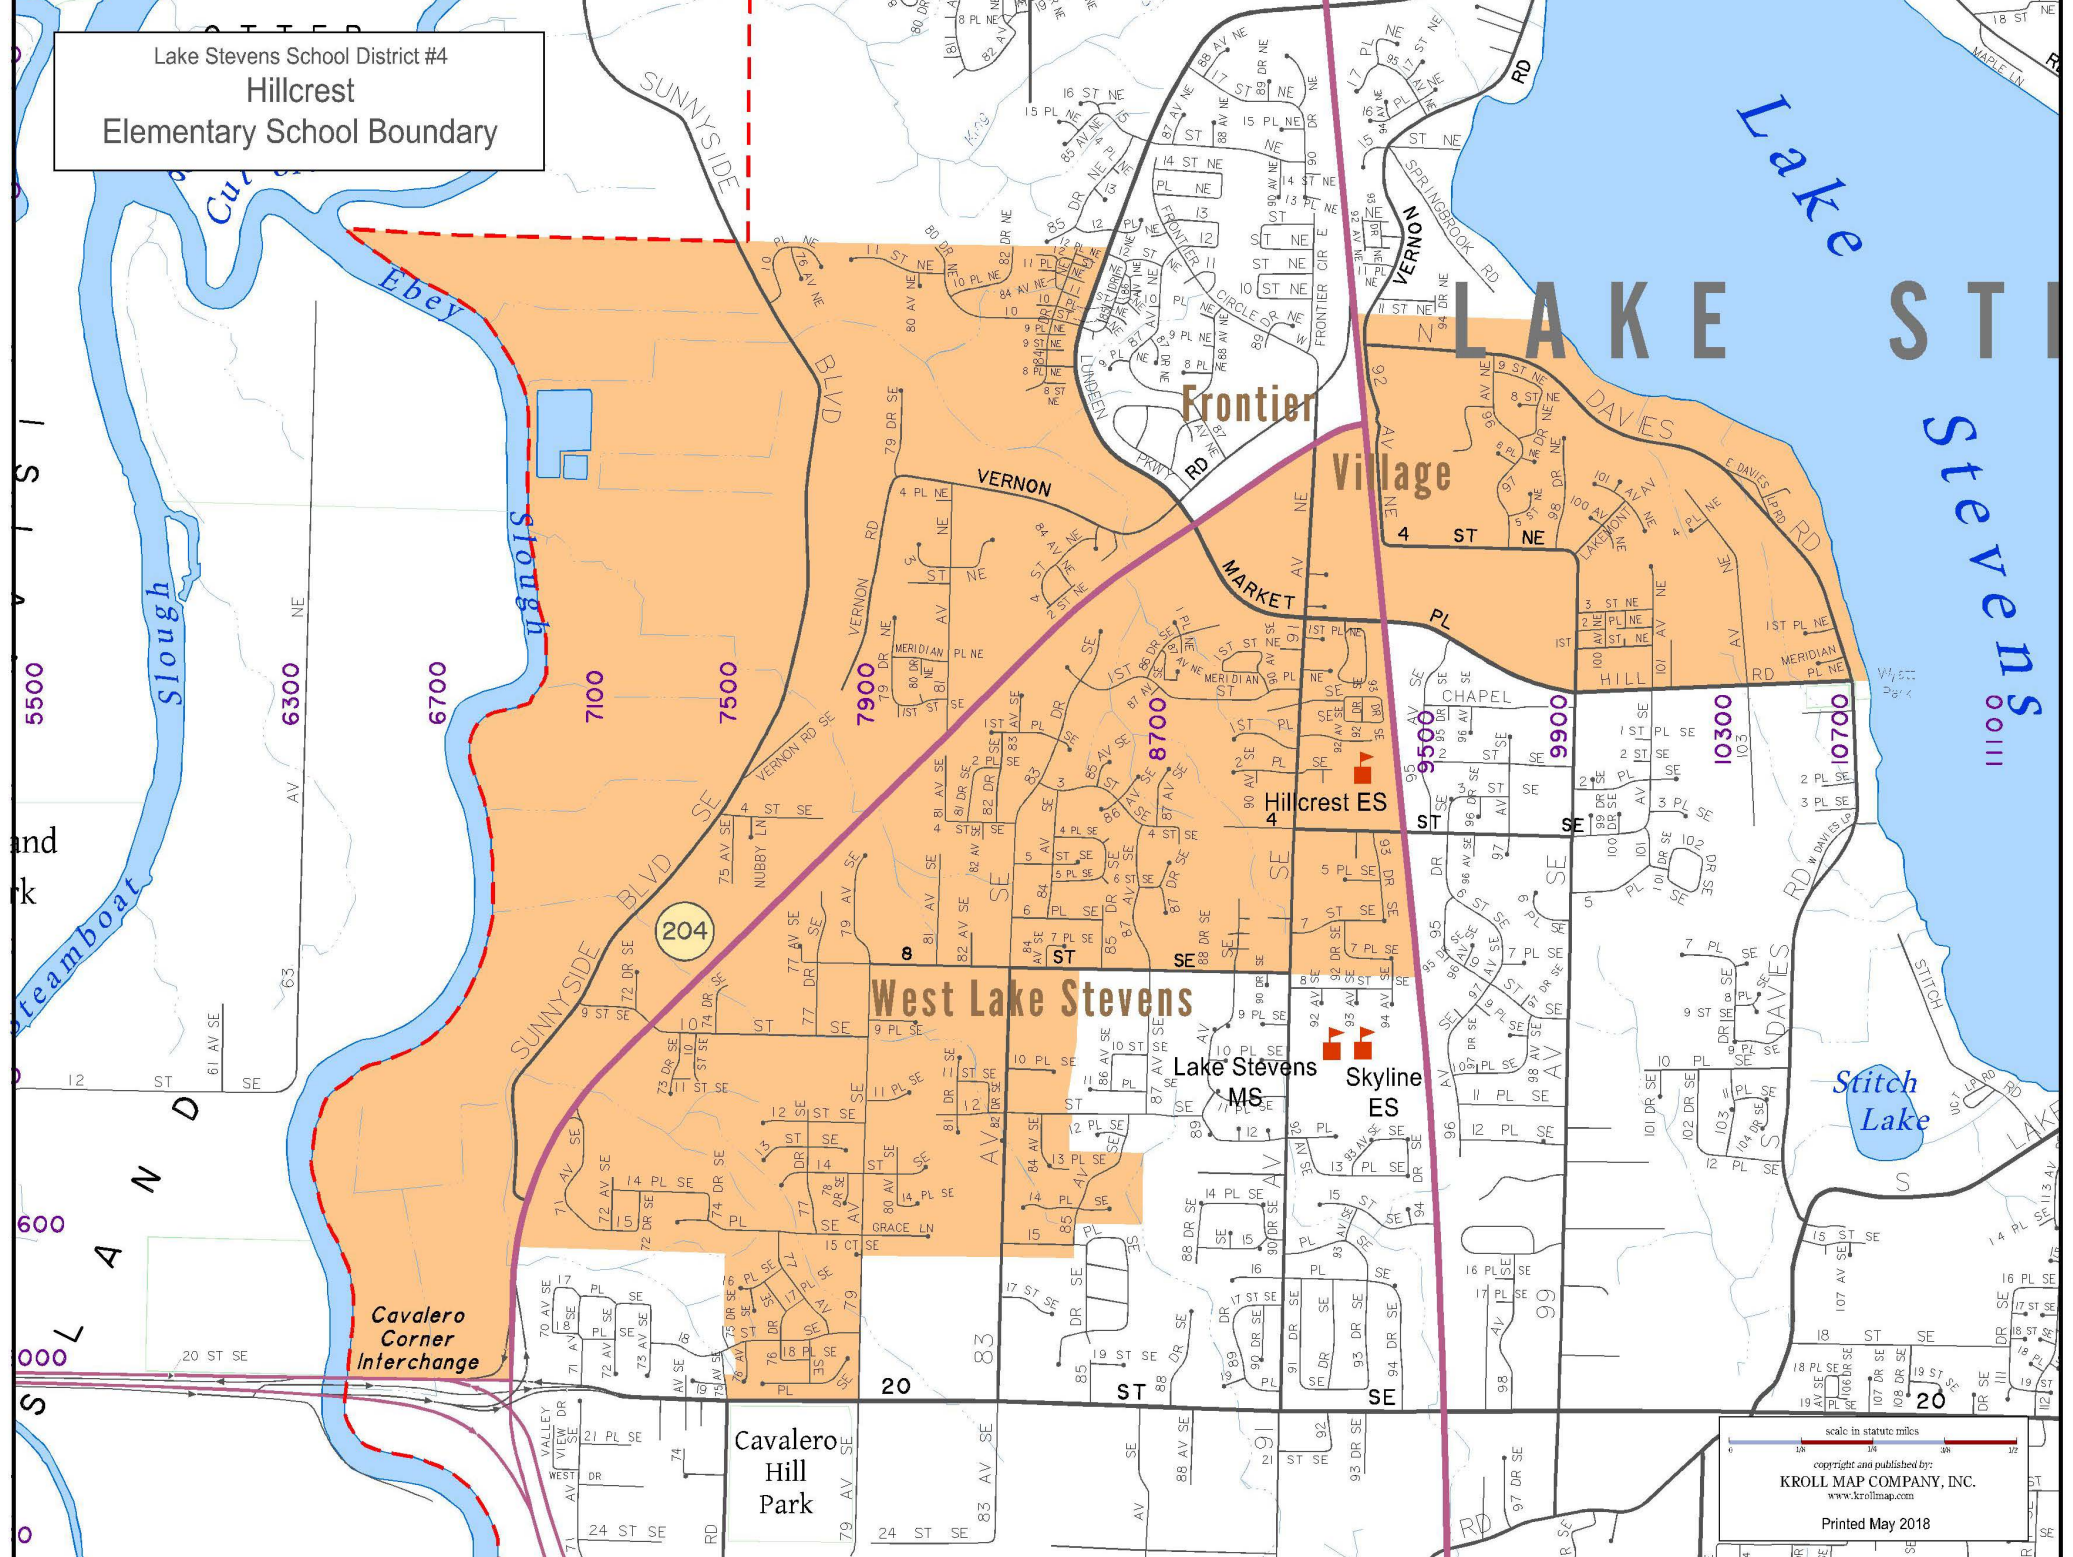

Lake Stevens School District #4  
Hillcrest  
Elementary School Boundary

5500

600

000

0

6300

6700

7100

7500

7900

8700

9500

9900

10300

10700

204

8

West Lake Stevens

Lake Stevens MS

Skyline ES

Cavalero Corner Interchange

Cavalero Hill Park

Stitch Lake

scale in statute miles  
copyright and published by:  
KROLL MAP COMPANY, INC.  
www.krollmap.com  
Printed May 2018