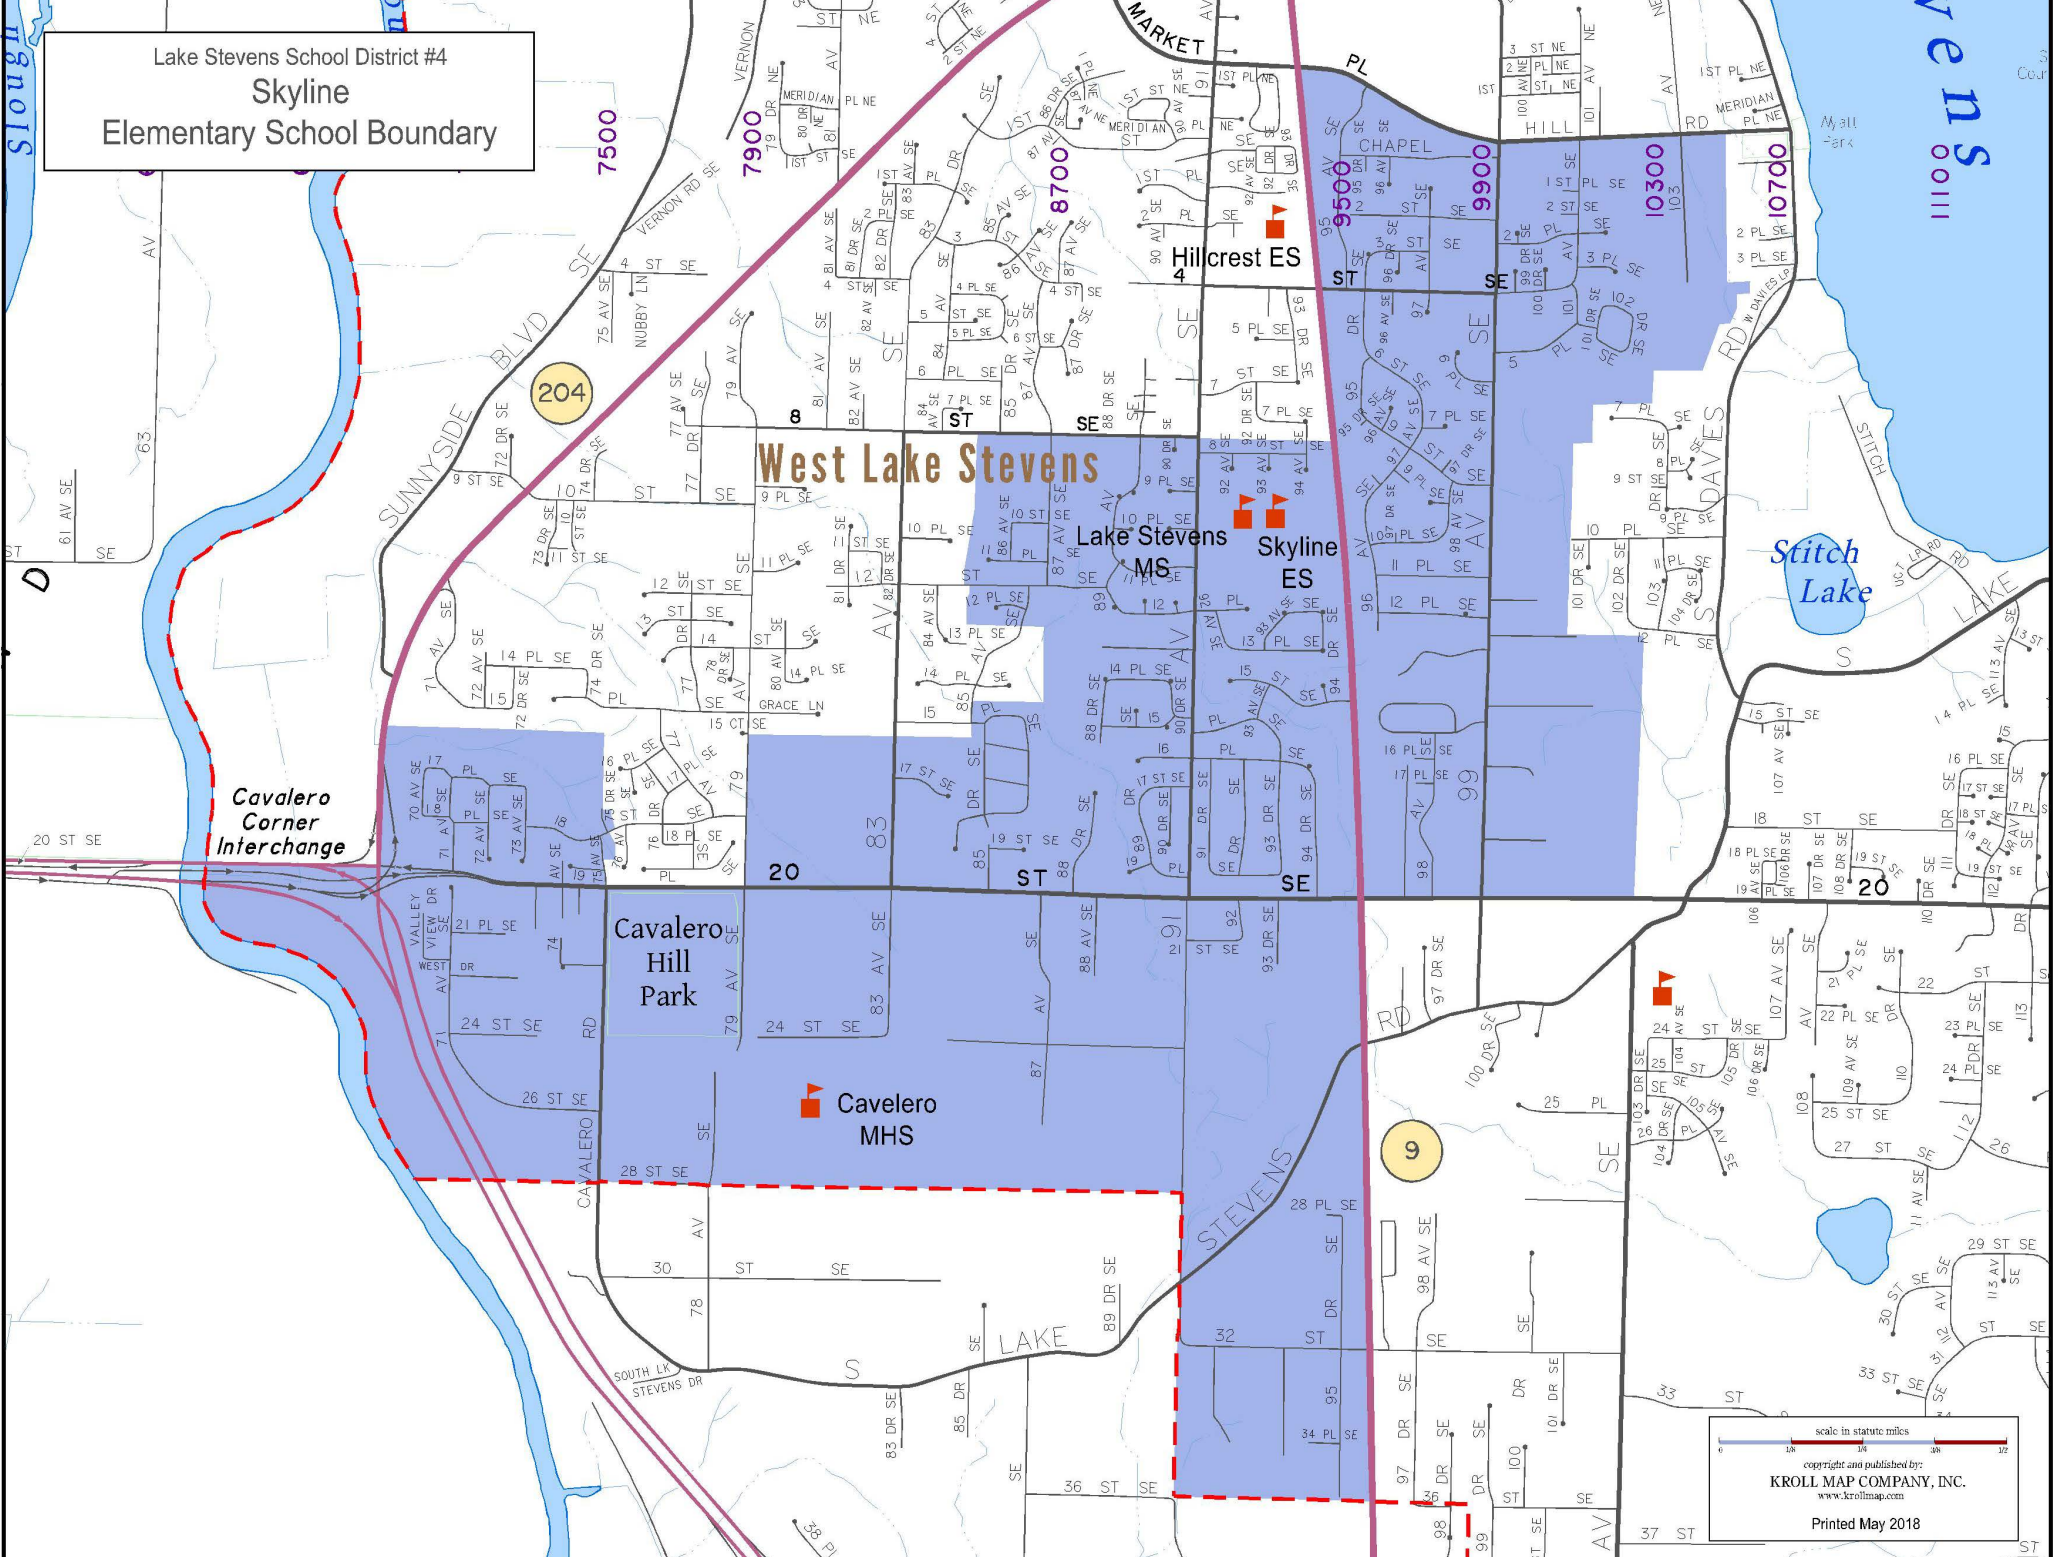

Lake Stevens School District #4
Skyline
Elementary School Boundary

scale in statute miles
0 1/4 1/2 3/4 1 1 1/4 1 1/2
copyright and published by:
KROLL MAP COMPANY, INC.
www.krollmap.com
Printed May 2018