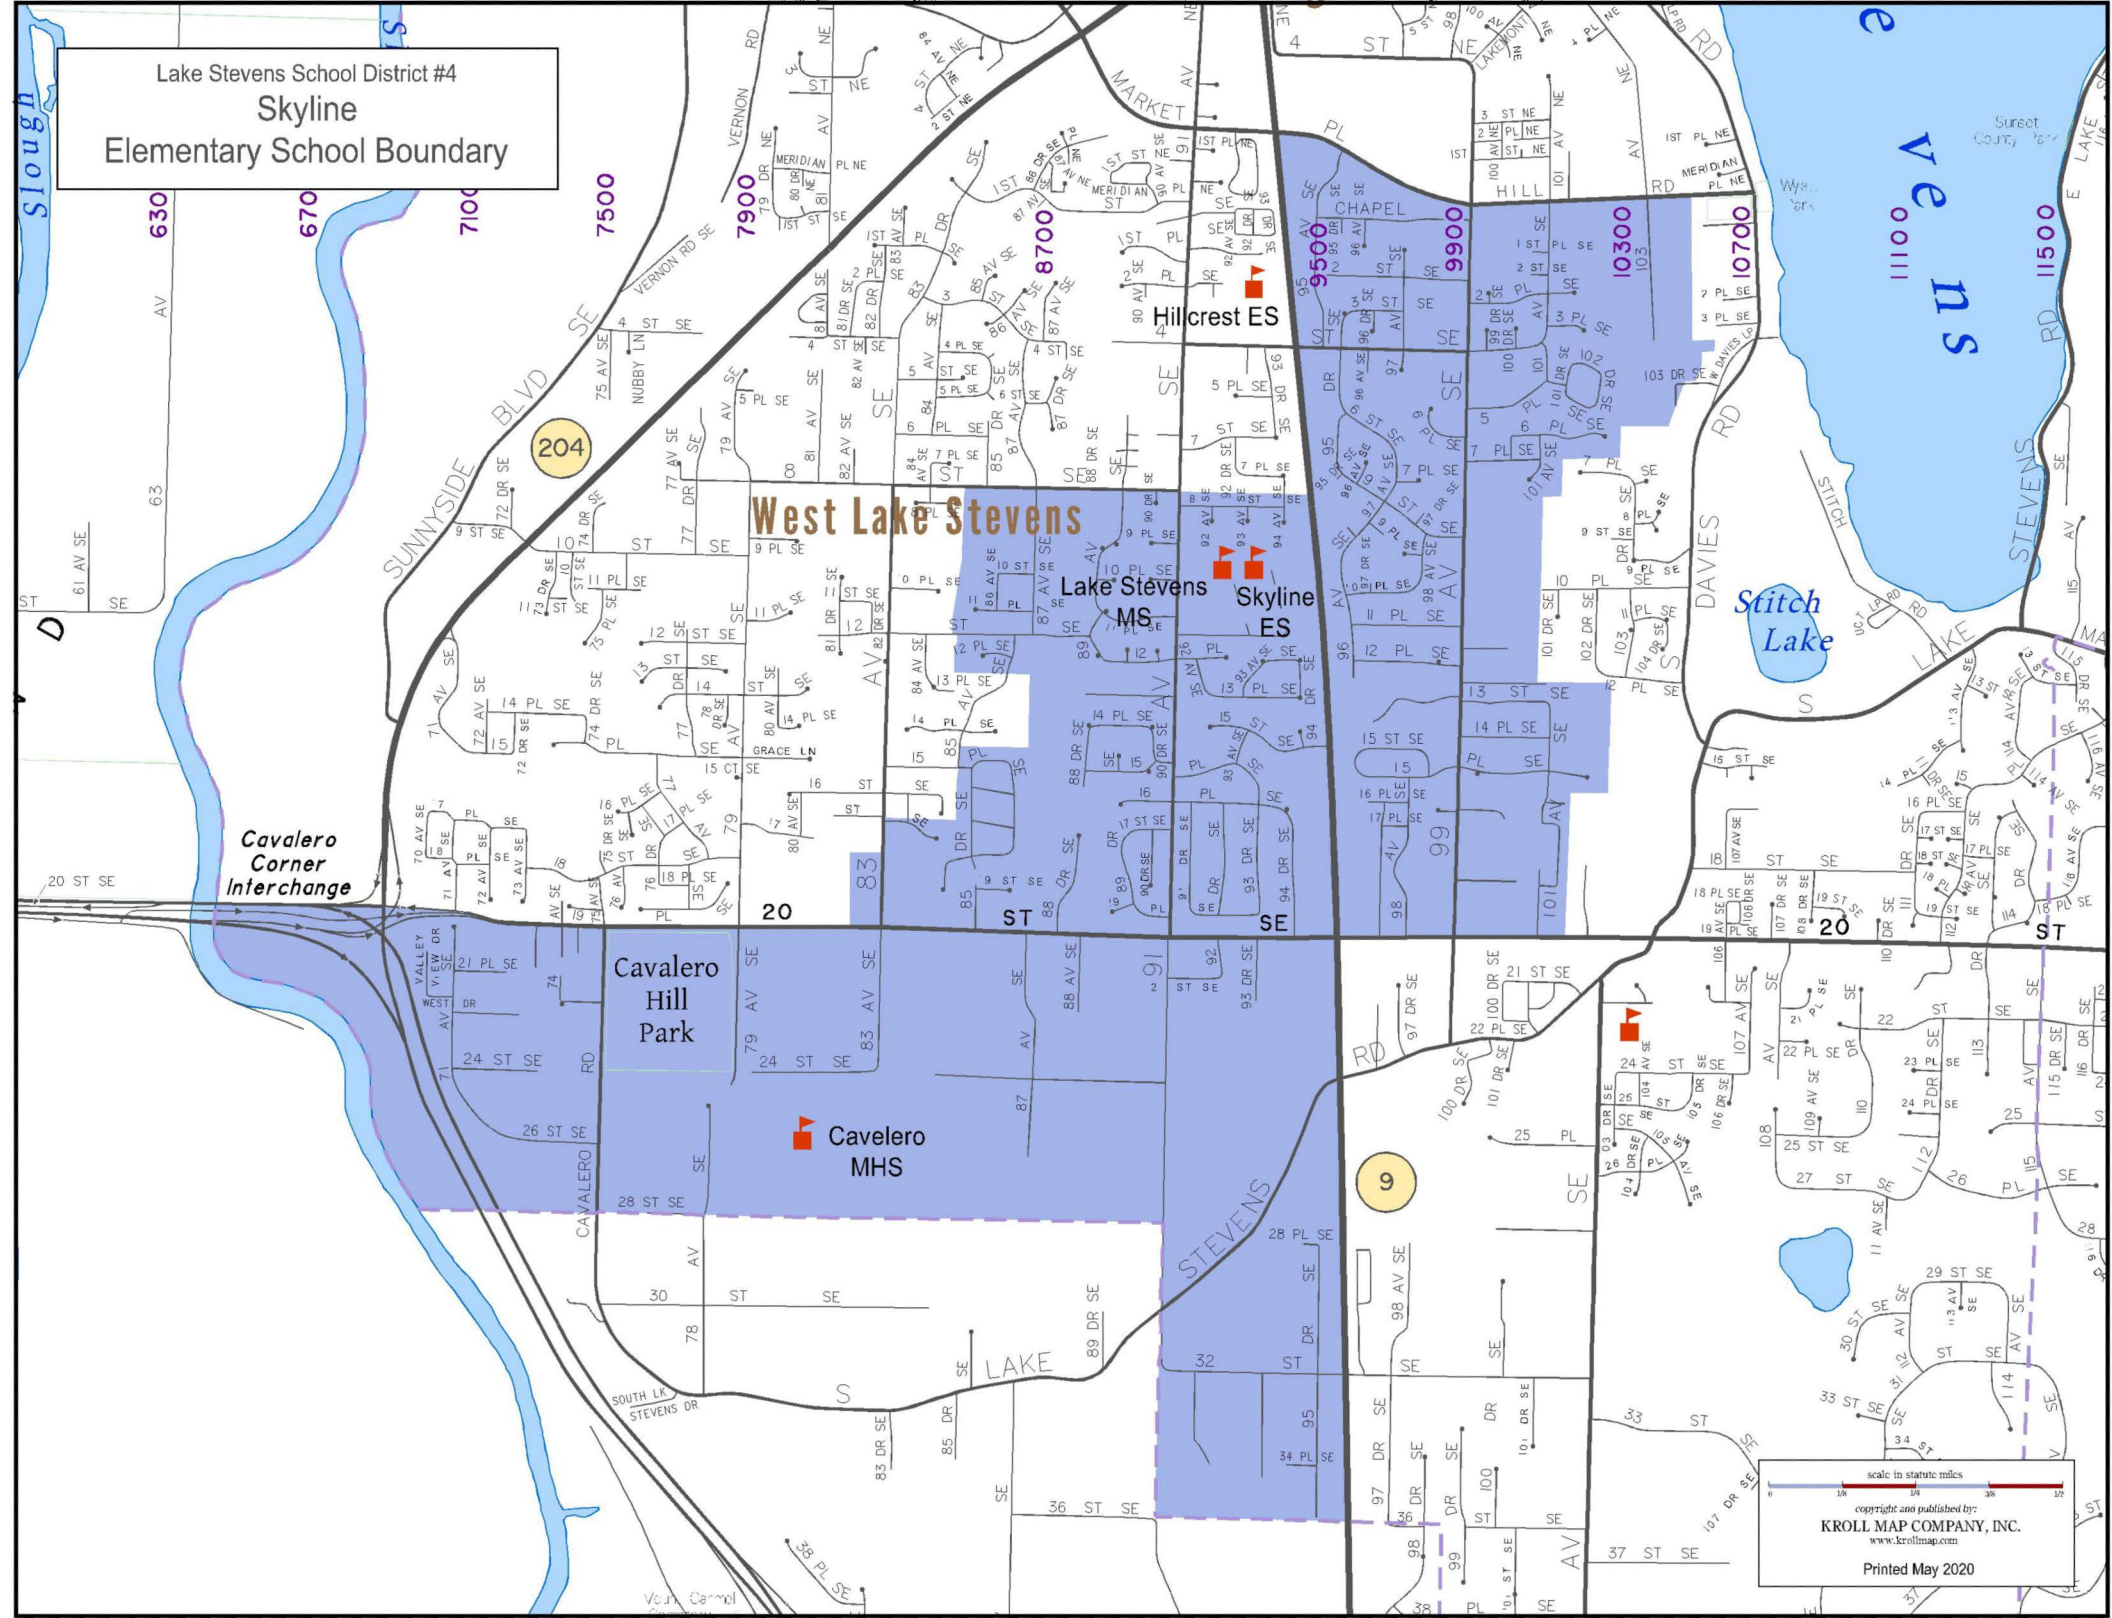

Lake Stevens School District #4  
Skyline  
Elementary School Boundary

West Lake Stevens

Hillcrest ES

Lake Stevens MS

Skyline ES

Cavalero Hill Park

Cavalero MHS

scale in statute miles  
copyright 2010 published by:  
KROLL MAP COMPANY, INC.  
www.krollmap.com  
Printed May 2020